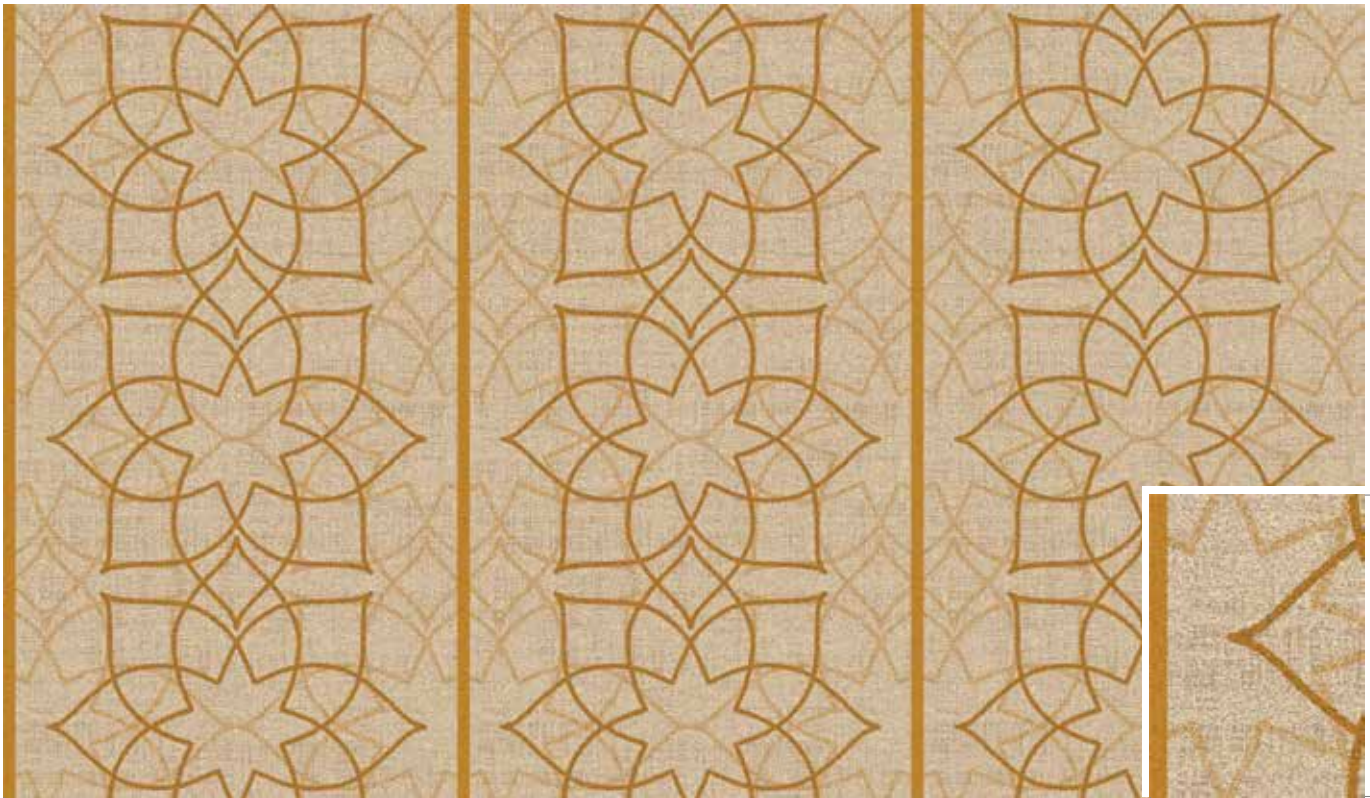

400 cm

30 cm

TONE 1

TONE 2

TONE 3

C1

AC58